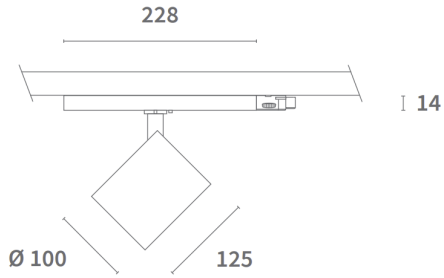

ALTO LED 3-PHASE RAIL SPOT

DIMENSIONS